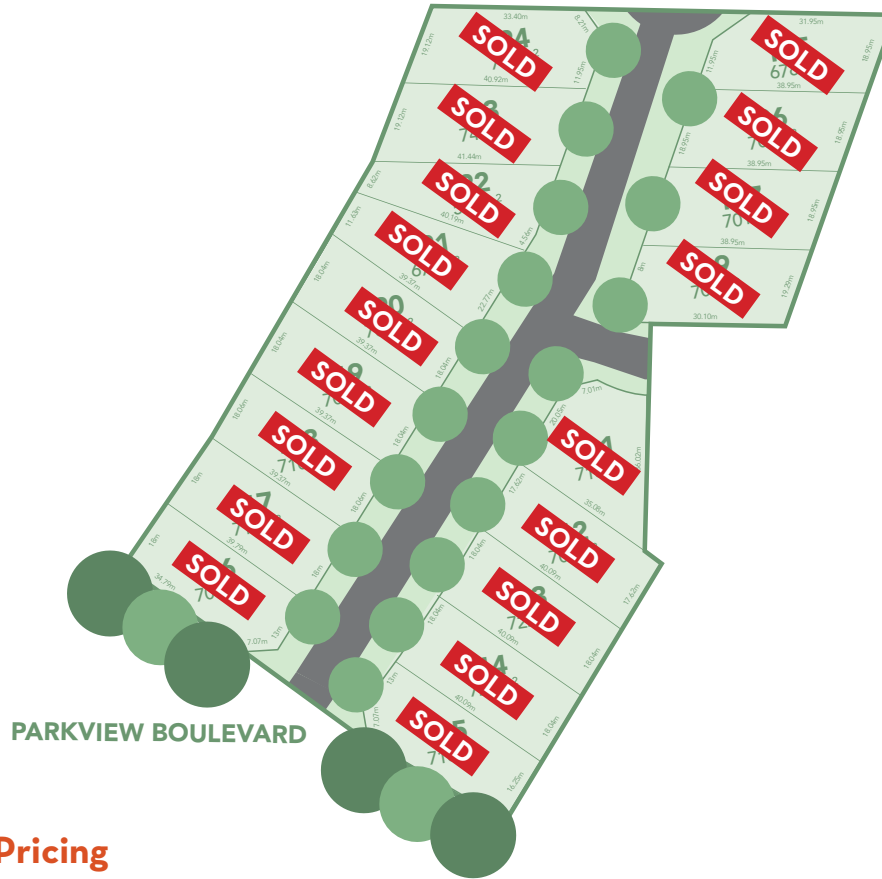

THE RANGE

MORWELL

Stage Two Pricing

LOT 105	678m ²	SOLD	LOT 113	722m ²	SOLD	LOT 119	709m ²	SOLD
LOT 106	701m ²	SOLD	LOT 114	727m ²	SOLD	LOT 120	709m ²	SOLD
LOT 107	701m ²	SOLD	LOT 115	718m ²	SOLD	LOT 121	676m ²	SOLD
LOT 109	700m ²	SOLD	LOT 116	704m ²	SOLD	LOT 122	585m ²	SOLD
LOT 111	715m ²	SOLD	LOT 117	715m ²	SOLD	LOT 123	741m ²	SOLD
LOT 112	705m ²	SOLD	LOT 118	710m ²	SOLD	LOT 124	709m ²	SOLD